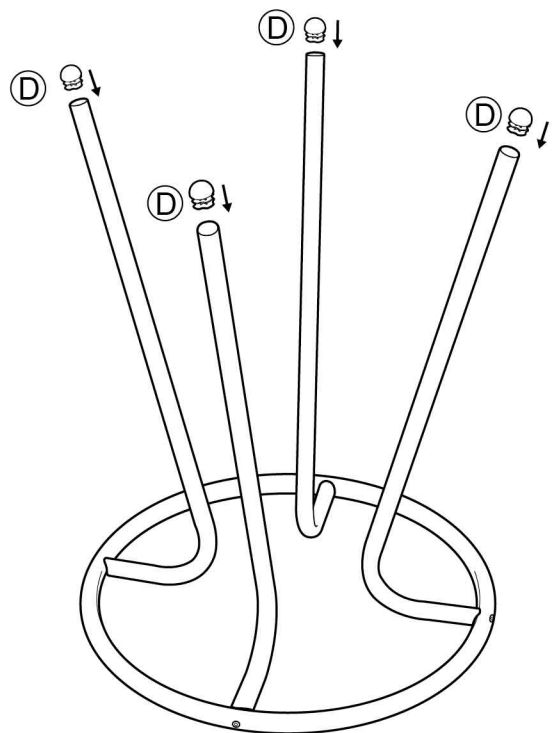

Assembly instructions

2300003 SIDE TABLE OAK TRAY

ZUIVER^o

CAUTION : DO NOT TIGHTEN SCREWS COMPLETELY UNTIL ALL THE SCREWS ARE FIXED IN THE CORRECT POSITION. TO MAINTAIN YOUR PRODUCT, WE RECOMMEND THAT YOU TAKE EXTRA CARE BY USING COASTERS FOR PROTECTION AND IN CASE OF SPILLING, CLEAN DIRECTLY.

1

2

3

4

Assembly instructions

2200009 COFFEE TABLE OAK TRAY

ZUIVER^o

CAUTION : DO NOT TIGHTEN SCREWS COMPLETELY UNTIL ALL THE SCREWS ARE FIXED IN THE CORRECT POSITION. TO MAINTAIN YOUR PRODUCT, WE RECOMMEND THAT YOU TAKE EXTRA CARE BY USING COASTERS FOR PROTECTION AND IN CASE OF SPILLING, CLEAN DIRECTLY.