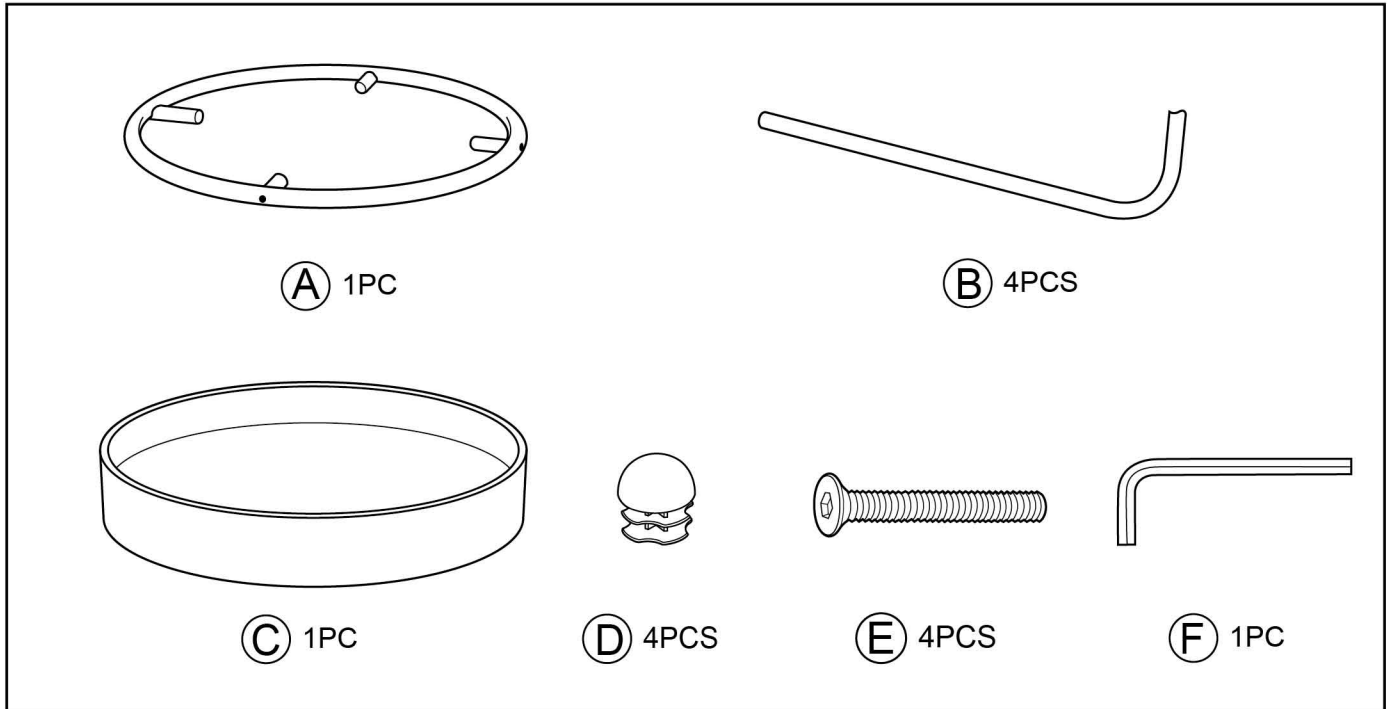

Assembly instructions

2300003 SIDE TABLE OAK TRAY

ZUIVER^o

CAUTION : DO NOT TIGHTEN SCREWS COMPLETELY UNTIL ALL THE SCREWS ARE FIXED IN THE CORRECT POSITION. TO MAINTAIN YOUR PRODUCT, WE RECOMMEND THAT YOU TAKE EXTRA CARE BY USING COASTERS FOR PROTECTION AND IN CASE OF SPILLING, CLEAN DIRECTLY.

1

2

3

4

Assembly instructions

2200009 COFFEE TABLE OAK TRAY

ZUIVER^o

CAUTION : DO NOT TIGHTEN SCREWS COMPLETELY UNTIL ALL THE SCREWS ARE FIXED IN THE CORRECT POSITION. TO MAINTAIN YOUR PRODUCT, WE RECOMMEND THAT YOU TAKE EXTRA CARE BY USING COASTERS FOR PROTECTION AND IN CASE OF SPILLING, CLEAN DIRECTLY.