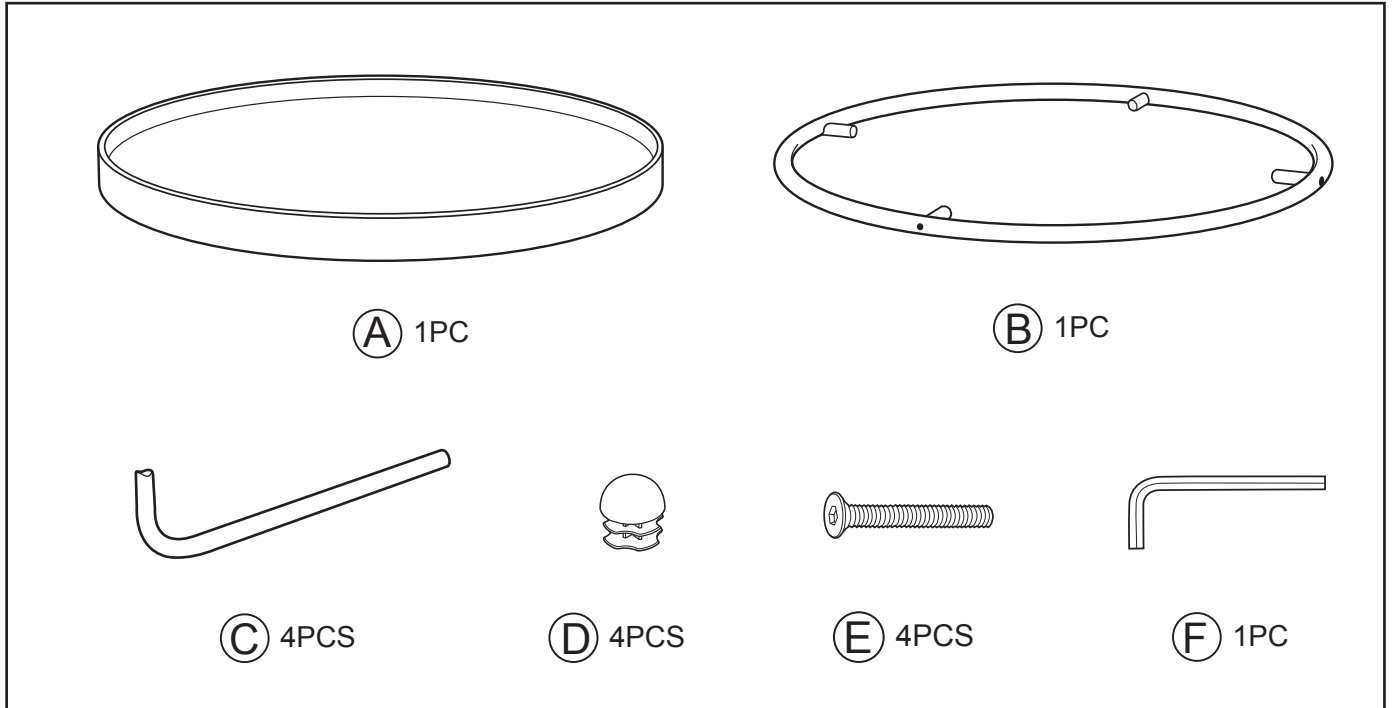

Assembly instructions

2300003 SIDE TABLE OAK TRAY

ZUIVER^o

CAUTION : DO NOT TIGHTEN SCREWS COMPLETELY UNTIL ALL THE SCREWS ARE FIXED IN THE CORRECT POSITION. TO MAINTAIN YOUR PRODUCT, WE RECOMMEND THAT YOU TAKE EXTRA CARE BY USING COASTERS FOR PROTECTION AND IN CASE OF SPILLING, CLEAN DIRECTLY.

1

2

3

4

Assembly instructions

2200009 COFFEE TABLE OAK TRAY

ZUIVER^o

CAUTION : DO NOT TIGHTEN SCREWS COMPLETELY UNTIL ALL THE SCREWS ARE FIXED IN THE CORRECT POSITION. TO MAINTAIN YOUR PRODUCT, WE RECOMMEND THAT YOU TAKE EXTRA CARE BY USING COASTERS FOR PROTECTION AND IN CASE OF SPILLING, CLEAN DIRECTLY.