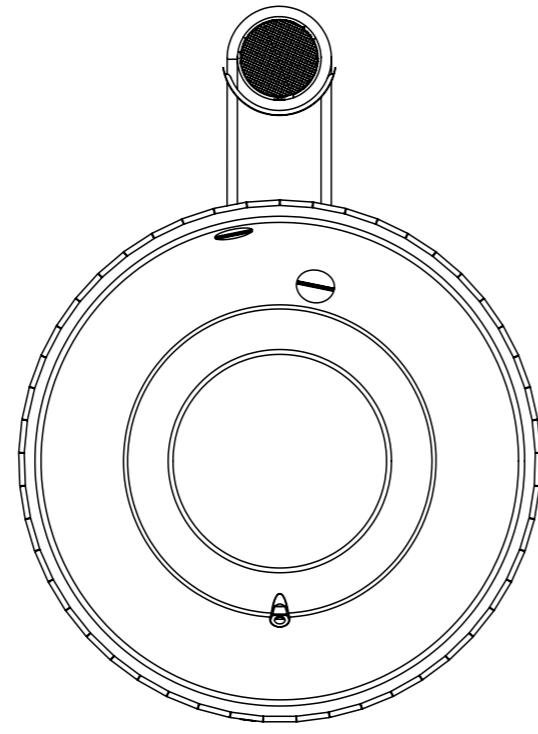

ISOMETRIC

TRIMETRIC

DIMETRIC

Product Name:  
DUTHTUB WOOD  
DTBWO\_001  
Material:  
GLASSFIBER POLYESTER