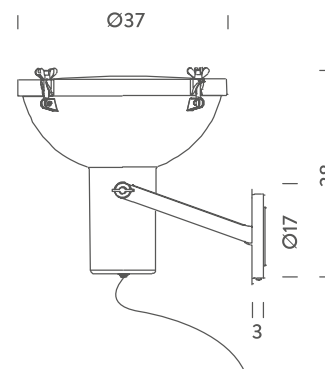

PROJECTEUR 365 WALL CEILING

Le Corbusier

The Projecteur of Le Corbusier was designed for the Chandigarh High Court, India, in 1954. Aluminium body painted in night blue, white sand or moka. Diffuser glass curved and sandblasted in the inner part. Painted body, base and canopies. Screws and small metal parts black chromed. Available in the floor, wall/ceiling and pendant versions. The wall/ceiling and pendant lamps are available also in the outdoor version (IP54).

E27 FLUO/LED/HALO

LAMPING

Source	E27 bulb
Total power	150W
Emission	direct, spot
Switching	dimnable, according to bulb
Tension	230V
Ip class	30
Materials	aluminium
Notes	orientable

Codes

PRJ EDW 3A
PRJ EWS 3A
PRJ EMS 3A

Structure/Diffuser

night blue/sanded
white sand/sanded
moka/sanded

PACKAGE

Package 01 50x50x50 cm / Gross weight: 5 Kg

Certificazioni

E27 FLUO/LED/HALO IP54

LAMPING

Source	E27 bulb
Total power	60W
Emission	direct, spot
Switching	dimnable, according to bulb
Tension	230V
Ip class	54
Materials	aluminium
Notes	orientable

Codes

PRJ EDW 3E
PRJ EWS 3E
PRJ EMS 3E

Structure/Diffuser

night blue/sanded
white sand/sanded
moka/sanded

PACKAGE

Package 01 50x50x50 cm / Gross weight: 5 Kg

Certificazioni