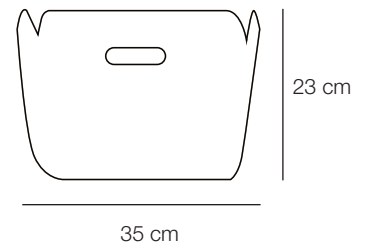

DIMENSIONS (CM)

W: 35
L: 48
H: 23

MATERIAL

Polymer felt

COLOUR / REF. CODE

Brown, grey, green, purple, blue, red, sand, rose and orange

CLEANING INSTRUCTIONS

Vacuum / If necessary use moist cloth.