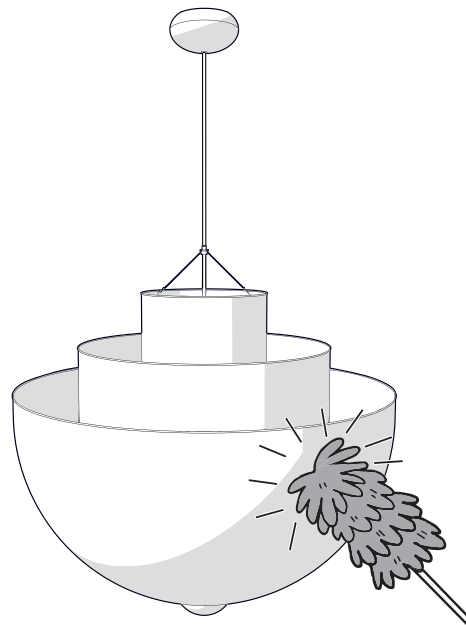

IMPORTANT NOTE
MAKE SURE THE EXCESS CABLE IS
SHORTER THAN 10CM (4")

13

14

visit www.mooui.com for more information about the collection

m o o o i[®]

Meshmatics Chandelier

visit www.mooui.com for more information about the collection