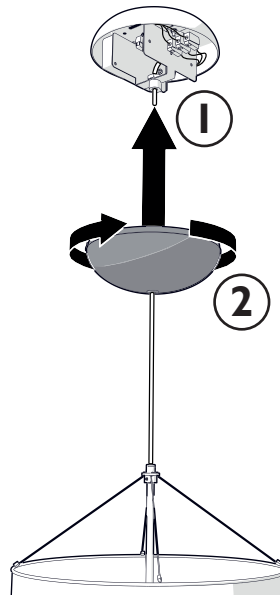

m o o o i

Meshmatics Chandelier

10

11

visit www.mooui.com for more information about the collection

m o o o i

Meshmatics Chandelier

12

IMPORTANT NOTE
MAKE SURE THE EXCESS CABLE IS
SHORTER THAN 10CM (4")

13

14

visit www.mooui.com for more information about the collection

m o o o i[®]

Meshmatics Chandelier

visit www.mooui.com for more information about the collection