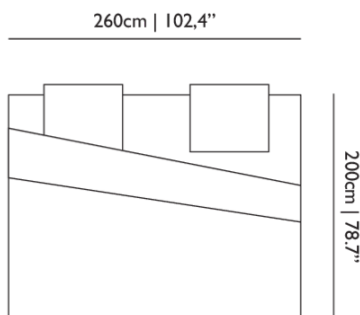

WIDTH 140cm | 55.1"
HEIGHT 200cm | 78.7"
DEPTH 40cm | 15.7"
WEIGHT NETTO 2kg | 4.4lbs

Packaging

WIDTH 30cm | 11.8"
HEIGHT 40cm | 15.7"
CUBAGE 0.05m³ | 1.7ft³
LENGTH 40cm | 15.7"
WEIGHT 9.5kg | 20.94lbs

Technical

Product

WIDTH 200cm | 78.7"
HEIGHT 200cm | 78.7"
DEPTH 40cm | 15.7"
WEIGHT NETTO 2kg | 4.4lbs

Packaging

WIDTH 30cm | 11.8"
HEIGHT 40cm | 15.7"
CUBAGE 0.05m³ | 1.7ft³
LENGTH 40cm | 15.7"
WEIGHT 10.1kg | 22.27lbs

Product

WIDTH 240cm | 94.5"
HEIGHT 200cm | 78.7"
DEPTH 40cm | 15.7"
WEIGHT NETTO 2kg | 4.41lbs

Packaging

WIDTH 30cm | 11.8"
HEIGHT 40cm | 15.7"
CUBAGE 0.05m³ | 1.7ft³
LENGTH 40cm | 15.7"
WEIGHT 10.7kg | 23.59lbs

Dimensions

Product

WIDTH 260cm | 102.4"
HEIGHT 200cm | 78.7"
DEPTH 40cm | 15.7"
WEIGHT NETTO 2kg | 4.41lbs

Packaging

WIDTH 30cm | 11.8"
HEIGHT 40cm | 15.7"
CUBAGE 0.05m³ | 1.7ft³
LENGTH 40cm | 15.7"
WEIGHT 11.3kg | 24.91lbs