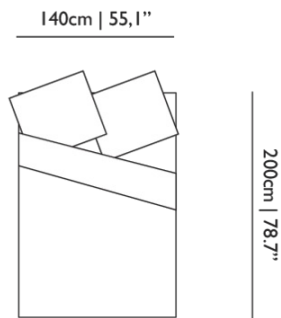

Embroidered Dodo Pavone Duvet Cover Set / 140x200/220

Dimensions

Product

WIDTH 140cm | 55.1"
HEIGHT 200cm | 78.7"
DEPTH 40cm | 15.7"
WEIGHT NETTO 2kg | 4.4lbs

Packaging

WIDTH 30cm | 11.8"
HEIGHT 40cm | 15.7"
CUBAGE 0.05m³ | 1.7ft³
LENGTH 40cm | 15.7"
WEIGHT 9.5kg | 20.94lbs

Technical

ADDITIONAL

230 TC Duvet: Double Full Flap 40cm / 15.74in Pillows: Envelope Flap 20cm / 7.87in Set will come with 2 pillowcases

MATERIAL

100% cotton