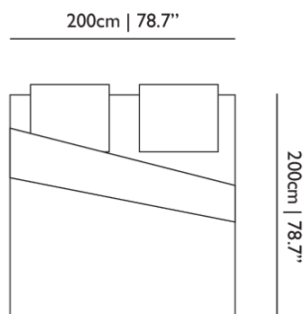

WIDTH 140cm | 55.1"
HEIGHT 200cm | 78.7"
DEPTH 40cm | 15.7"
WEIGHT NETTO 2kg | 4.4lbs

Packaging

WIDTH 30cm | 11.8"
HEIGHT 40cm | 15.7"
CUBAGE 0.05m³ | 1.7ft³
LENGTH 40cm | 15.7"
WEIGHT 9.5kg | 20.94lbs

Technical

Product

WIDTH 200cm | 78.7"
HEIGHT 200cm | 78.7"
DEPTH 40cm | 15.7"
WEIGHT NETTO 2kg | 4.4lbs

Packaging

WIDTH 30cm | 11.8"
HEIGHT 40cm | 15.7"
CUBAGE 0.05m³ | 1.7ft³
LENGTH 40cm | 15.7"
WEIGHT 10.1kg | 22.27lbs

Product

WIDTH 240cm | 94.5"
HEIGHT 200cm | 78.7"
DEPTH 40cm | 15.7"
WEIGHT NETTO 2kg | 4.41lbs

Packaging

WIDTH 30cm | 11.8"
HEIGHT 40cm | 15.7"
CUBAGE 0.05m³ | 1.7ft³
LENGTH 40cm | 15.7"
WEIGHT 10.7kg | 23.59lbs

Dimensions

Product

WIDTH 260cm | 102.4"
HEIGHT 200cm | 78.7"
DEPTH 40cm | 15.7"
WEIGHT NETTO 2kg | 4.41lbs

Packaging

WIDTH 30cm | 11.8"
HEIGHT 40cm | 15.7"
CUBAGE 0.05m³ | 1.7ft³
LENGTH 40cm | 15.7"
WEIGHT 11.3kg | 24.91lbs