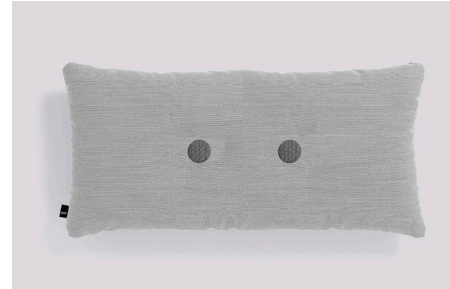

HAY

DOT CUSHION

Bronze / Surface 480

Candy / ST 515

Cherry / Surface 680

Dark grey / ST 153

Golden yellow / ST 453

Light grey / Surface 120

Mint / ST 815

Steel blue / Surface 770

Size W60 x H45 cm **Material** Steelcut Trio / Wool, nylon, Surface by HAY / Wool, nylon, Polyester filling
Price DKK 549

HAY

DOT CUSHION, 2 DOTS

Dark grey / ST 153 *NEW

Grey / ST 133 *NEW

Bronze / Surface 480

Light grey / Surface 120

Size W70 x H36 cm **Material** Steelcut Trio / Wool, nylon, Surface by HAY / Wool, nylon, Polyester filling
Price DKK 649

HAY

DOT CUSHION

Download pictures [here](#)