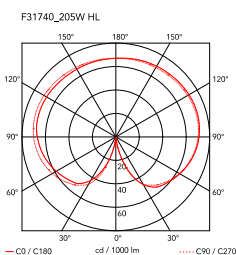

IC Lights Floor 2

by Michael Anastassiades , 2014

Floor lamp providing diffused light. Frame in brass, brushed and transparent varnished or chrome steel. Blown glass opal diffuser. Dimmer on the power chord.