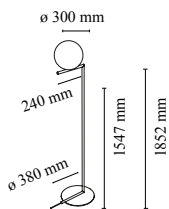

IC Lights Floor 2

by Michael Anastassiades , 2014

Floor lamp providing diffused light. Frame in brass, brushed and transparent varnished or chrome steel. Blown glass opal diffuser. Dimmer on the power chord.

Mounting	Floor
Environment	Indoor
Finish	Brushed brass, Chrome
Weight	10.0 Kg
Light sources available	1 x LED 13W E27 1400lm 3000K [e] cod. RF25535 DIMMER 1 x LED 17W E27 1900lm 2700K [e] cod. RF26259 DIMMER 1 x LED 17W E27 2000lm 3000K [e] cod. RF26258 DIMMER 1 x LED 13W E27 1400lm 2700K [e] cod. RF26065 DIMMER

Emergency	Without
Switching	Dimmer on the power chord
Voltage	220-240V
Power	MAX 205W
Battery	No
Supply included	No

Materials Blown glass, Brass, Steel

Colors

- F3174030 - Black
- F3174057 - Chrome
- F3174059 - Brushed brass