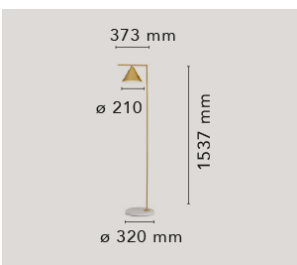

Captain Flint

by Michael Anastassiades , 2015

Floor lamp providing adjustable direct light. Painted steel or brushed brass, stem and metal spinning cone. Opal photoengraved PC diffuser by injection molding. White Carrara or Black Marquina marble base. Power cord length 260 cm, with foot dimmer switch that provide ON-OFF functions and 10-100% light adjustment. Plug-in power supply with interchangeable plugs

Mounting	Floor
Environment	Indoor
Finish	Brushed brass/white marble, Anthracite/black marble
Weight	9 Kg
Light source	1 x COB LED 20W 2700K CRI93 1410lm
Emergency	Without
Battery	No
Supply included	No
Cord Length	2600 mm
Materials	Aluminum, Brass, Marble, Polycarbonate, Steel
Colors	<ul style="list-style-type: none"> F1530059 - Brushed brass/white marble F1530030 - Anthracite/black marble