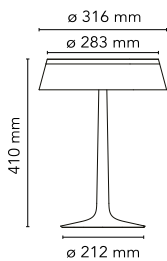

Mounting	Table
Environment	Indoor
Finish	White, Copper, Chrome, Matt chrome
Weight	2,0 Kg
Light sources available	1 x EDGE LIGHTING 13W Dimmer 2700K CRI90 811lm
Emergency	Without
Voltage	100-240/24V
Power	13W
Battery	No
Supply included	No

Colors	 F1032009 - White F1032046 - Matt chrome F1032057 - Chrome F1032015 - Copper

Certificate