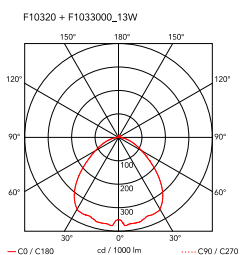

Mounting	Table
Environment	Indoor
Finish	White, Copper, Chrome, Matt chrome
Weight	2,0 Kg
Light sources available	1 x EDGE LIGHTING 13W Dimmer 2700K CRI90 811lm
Emergency	Without
Voltage	100-240/24V
Power	13W
Battery	No
Supply included	No

Colors	 F1032009 - White F1032046 - Matt chrome F1032057 - Chrome F1032015 - Copper

Certificate