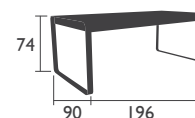

THE BELLEVIE COLLECTION

DESIGNED BY PAGNON & PELHAÏTRE

SEATS - standard height

8401 - CHAIR

Aluminium feet, frame, seat and backrest
Available in all 23 shades of the colour chart

5.6 KG

8410 - BENCH

Steel seat
Aluminium base
Available in all 23 shades of the colour chart

14 KG

8415 - BENCH WITH BACKREST

Steel seat
Aluminium base and backrest
Available in all 23 shades of the colour chart

18 KG

TABLE - standard height

8420 - TABLE 90 X 196

Aluminium table top and base
Available in all 23 shades of the colour chart

29 KG

THE BELLEVIE COLLECTION *(continued)*

SEATS - low height

8445 - SOFA
 Aluminium frame and base
 Available in all 23 shades of the colour chart

8440 - ARMCHAIR
 Aluminium frame and base
 Available in all 23 shades of the colour chart