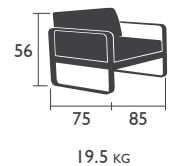

THE BELLEVIE COLLECTION

DESIGNED BY PAGNON & PELHAÏTRE

SEATS - standard height

8401 - CHAIR

Aluminium feet, frame, seat and backrest
Available in all 23 shades of the colour chart

5.6 KG

8410 - BENCH

Steel seat
Aluminium base
Available in all 23 shades of the colour chart

14 KG

8415 - BENCH WITH BACKREST

Steel seat
Aluminium base and backrest
Available in all 23 shades of the colour chart

18 KG

TABLE - standard height

8420 - TABLE 90 X 196

Aluminium table top and base
Available in all 23 shades of the colour chart

29 KG

THE BELLEVIE COLLECTION *(continued)*

SEATS - low height

8445 - SOFA
 Aluminium frame and base
 Available in all 23 shades of the colour chart

8440 - ARMCHAIR
 Aluminium frame and base
 Available in all 23 shades of the colour chart