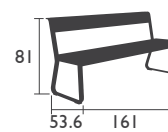

THE BELLEVIE COLLECTION

DESIGNED BY PAGNON & PELHAÏTRE

SEATS - standard height

8401 - CHAIR

Aluminium feet, frame, seat and backrest
Available in all 23 shades of the colour chart

5.6 KG

8410 - BENCH

Steel seat
Aluminium base
Available in all 23 shades of the colour chart

14 KG

8415 - BENCH WITH BACKREST

Steel seat
Aluminium base and backrest
Available in all 23 shades of the colour chart

18 KG

TABLE - standard height

8420 - TABLE 90 X 196

Aluminium table top and base
Available in all 23 shades of the colour chart

29 KG

THE BELLEVIE COLLECTION *(continued)*

SEATS - low height

8445 - SOFA
 Aluminium frame and base
 Available in all 23 shades of the colour chart

8440 - ARMCHAIR
 Aluminium frame and base
 Available in all 23 shades of the colour chart