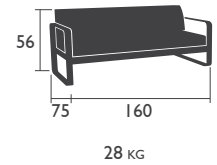

THE BELLEVIE COLLECTION

DESIGNED BY PAGNON & PELHAÏTRE

SEATS - standard height

8401 - CHAIR

Aluminium feet, frame, seat and backrest
Available in all 23 shades of the colour chart

5.6 KG

8410 - BENCH

Steel seat
Aluminium base
Available in all 23 shades of the colour chart

14 KG

8415 - BENCH WITH BACKREST

Steel seat
Aluminium base and backrest
Available in all 23 shades of the colour chart

18 KG

TABLE - standard height

8420 - TABLE 90 X 196

Aluminium table top and base
Available in all 23 shades of the colour chart

29 KG

THE BELLEVIE COLLECTION *(continued)*

SEATS - low height

8445 - SOFA
 Aluminium frame and base
 Available in all 23 shades of the colour chart

8440 - ARMCHAIR
 Aluminium frame and base
 Available in all 23 shades of the colour chart