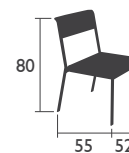

THE BELLEVIE COLLECTION

DESIGNED BY PAGNON & PELHAÏTRE

SEATS - standard height

8401 - CHAIR

Aluminium feet, frame, seat and backrest
Available in all 23 shades of the colour chart

5.6 KG

8410 - BENCH

Steel seat
Aluminium base
Available in all 23 shades of the colour chart

14 KG

8415 - BENCH WITH BACKREST

Steel seat
Aluminium base and backrest
Available in all 23 shades of the colour chart

18 KG

TABLE - standard height

8420 - TABLE 90 X 196

Aluminium table top and base
Available in all 23 shades of the colour chart

29 KG

THE BELLEVIE COLLECTION *(continued)*

SEATS - low height

8445 - SOFA
 Aluminium frame and base
 Available in all 23 shades of the colour chart

8440 - ARMCHAIR
 Aluminium frame and base
 Available in all 23 shades of the colour chart