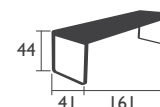

THE BELLEVIE COLLECTION

DESIGNED BY PAGNON & PELHAÏTRE

SEATS - standard height

8401 - CHAIR

Aluminium feet, frame, seat and backrest
Available in all 23 shades of the colour chart

5.6 KG

8410 - BENCH

Steel seat
Aluminium base
Available in all 23 shades of the colour chart

14 KG

8415 - BENCH WITH BACKREST

Steel seat
Aluminium base and backrest
Available in all 23 shades of the colour chart

18 KG

TABLE - standard height

8420 - TABLE 90 X 196

Aluminium table top and base
Available in all 23 shades of the colour chart

29 KG

THE BELLEVIE COLLECTION *(continued)*

SEATS - low height

8445 - SOFA
 Aluminium frame and base
 Available in all 23 shades of the colour chart

8440 - ARMCHAIR
 Aluminium frame and base
 Available in all 23 shades of the colour chart