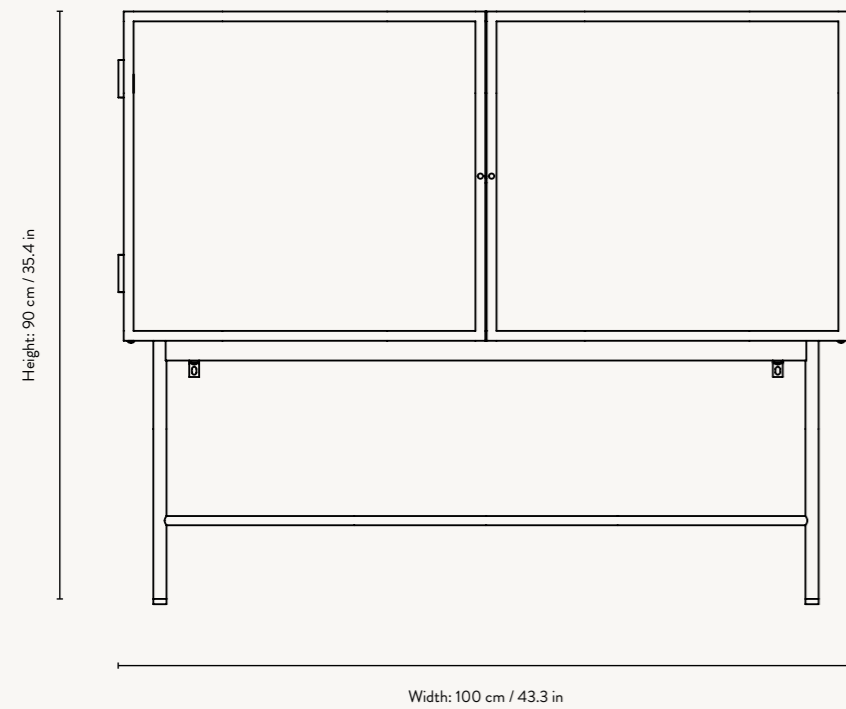

Haze SIDE BOARD

Perfect for concealing clutter in a busy hallway or as an elegant storage solution for a home office, bathroom or dining room, the sleek metal frame of our Haze Sideboard is coated with an elegant cashmere or a black. Reeded or wired glass walls and doors continue the sophisticated expression, blurring the cupboard's contents from prying eyes.

PRODUCT INFO

Product type: Vitrine for indoor use. For contract sales and contract use please contact us for further information

Item no: Black: 110058101
Cashmere: 110059693

Country of origin: Europe

Dimensions: Height: 90 cm / 35.4 in
Width: 110 cm / 43.3 in
Depth: 40 cm / 15.7 in

Weight: 54 kg Black / 48 kg Cashmere

Design: In collaboration with Says Who

Info: One metal shelf included. Registered design

Construction: Black: Wired glass and powder coated metal
Cashmere: Reeded glass and powder coated metal

Assembly: Top and bottom part to be assembled. Manual included

Safety: This is a freestanding sideboard, but by using the included safety wall mounting the sideboard can be firmly installed into the wall

Care instructions: Clean with a damp cloth tightly wrung out in clean water. Then polish with a soft, dry cloth

FRONT VIEW