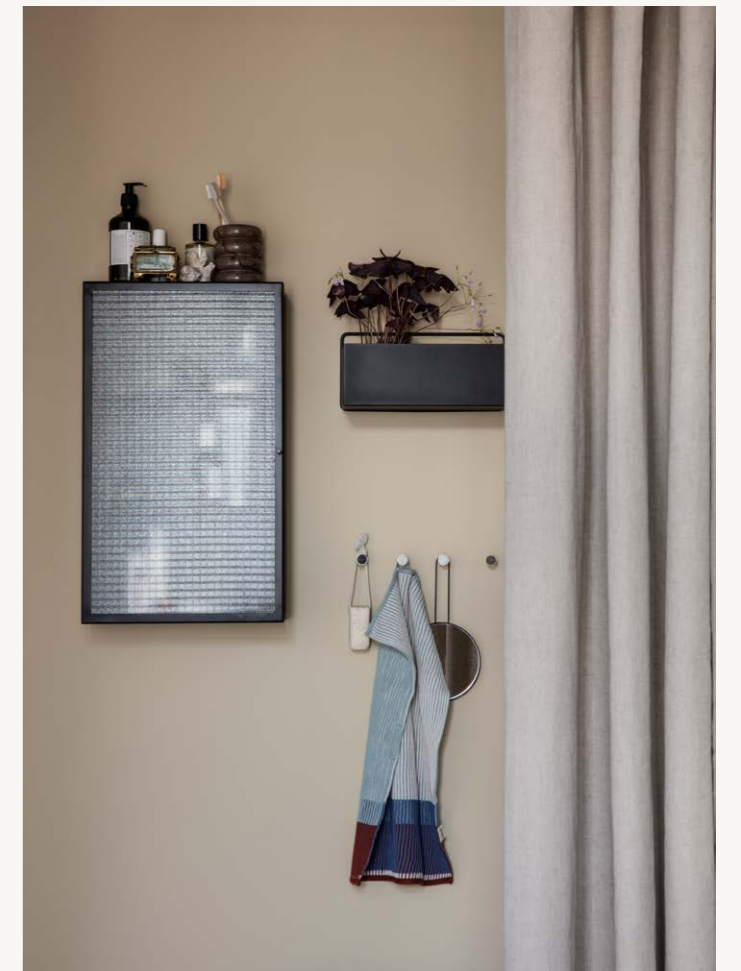

Haze SIDE BOARD

Perfect for concealing clutter in a busy hallway or as an elegant storage solution for a home office, bathroom or dining room, the sleek metal frame of our Haze Sideboard is coated with an elegant cashmere or a black. Reeded or wired glass walls and doors continue the sophisticated expression, blurring the cupboard's contents from prying eyes.

Profiling the same industrial aesthetic as our standalone Haze Vitrine, the Haze Wall Cabinet is, as its name suggests, a practical wall-mounted cabinet for storing smaller items. Crafted in powder-coated steel, it's the ideal solution for storing glasses in the kitchen or beauty essentials in the bathroom. It also works equally well in a hallway filled with everyday objects such as keys and sunglasses.

NEW

110058101
Black
(Wired glass)

110059693
Cashmere
(Reeded glass)

HAZE SIDEBOARD

| | | | |
|--------------|--|--------------------------|--------|
| Size: | W: 110 x H: 90 x D: 40 cm W: 43.3 x H: 35.4 x D: 15.7 in | Recommended retail price | |
| Material: | Black: Wired glass and powder coated metal Cashmere: Reeded glass and powder coated metal | DKK | 11,999 |
| Care: | Wipe with a damp cloth | SEK | 17,389 |
| Info: | One metal shelf included Registered design | NOK | 15,789 |
| Design: | In collaboration with Says Who | EUR | 1,629 |
| Net. weight: | 54 kg Black / 48 kg Cashmere | GBP | 1,515 |
| Packsize: | 1 | USD | 2,185 |