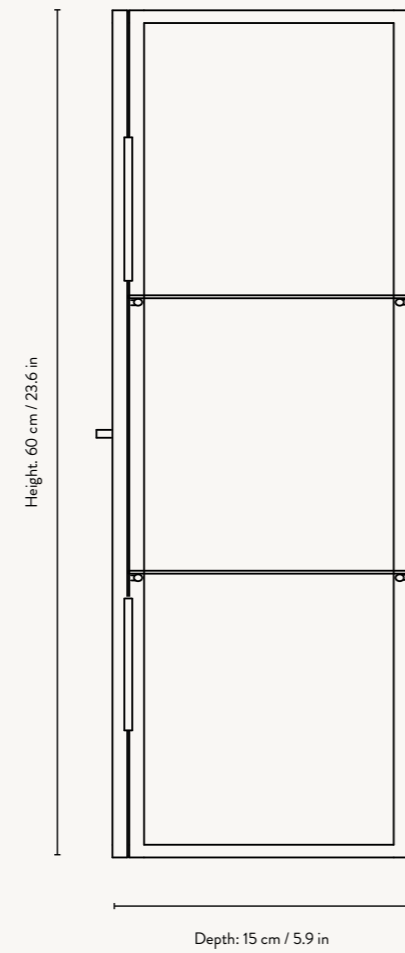

SIDE VIEW

Haze WALL CABINET

PRODUCT INFO

Product type:	Wall cabinet for indoor use. For contract sales and contract use please contact us for further information
Item no:	Black: 3251 Cashmere: 100750693
Country of origin:	China
Dimensions:	Height: 60 cm / 23.6 in Width: 35 cm / 13.7 in Depth: 15 cm / 5.9 in
Weight:	11.5 kg

Profiling the same industrial aesthetic as our standalone Haze Vitrine, the Haze Wall Cabinet is, as its name suggests, a practical wall-mounted cabinet for storing smaller items. Crafted in powder-coated steel, it's the ideal solution for storing glasses in the kitchen or beauty essentials in the bathroom. It also works equally well in a hallway filled with everyday objects such as keys and sunglasses.

Design:	In collaboration with Says Who
Info:	Two metal shelves included. It can be hung in either of both directions so the door can open in either of both ways. Brackets and screws for wall mounting included. Registered design.
Construction:	Black: Wired glass and powder coated metal Cashmere: Reeded glass and powder coated metal
Assembly:	Top and bottom part to be assembled. Manual included
Care instructions:	Clean with a damp cloth tightly wrung out in clean water. Then polish with a soft, dry cloth