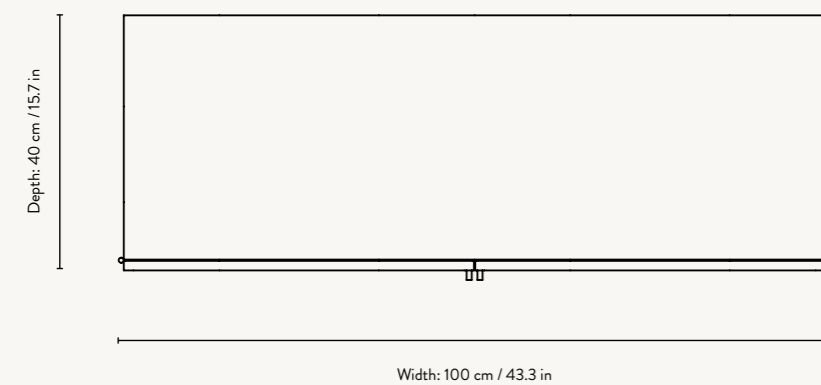

Haze SIDE BOARD

Perfect for concealing clutter in a busy hallway or as an elegant storage solution for a home office, bathroom or dining room, the sleek metal frame of our Haze Sideboard is coated with an elegant cashmere or a black. Reeded or wired glass walls and doors continue the sophisticated expression, blurring the cupboard's contents from prying eyes.

PRODUCT INFO

Product type: Vitrine for indoor use. For contract sales and contract use please contact us for further information

Item no: Black: 110058101
Cashmere: 110059693

Country of origin: Europe

Dimensions: Height: 90 cm / 35.4 in
Width: 110 cm / 43.3 in
Depth: 40 cm / 15.7 in

Weight: 54 kg Black / 48 kg Cashmere

Design: In collaboration with Says Who

Info: One metal shelf included. Registered design

Construction: Black: Wired glass and powder coated metal
Cashmere: Reeded glass and powder coated metal

Assembly: Top and bottom part to be assembled. Manual included

Safety: This is a freestanding sideboard, but by using the included safety wall mounting the sideboard can be firmly installed into the wall

Care instructions: Clean with a damp cloth tightly wrung out in clean water. Then polish with a soft, dry cloth

TOP VIEW