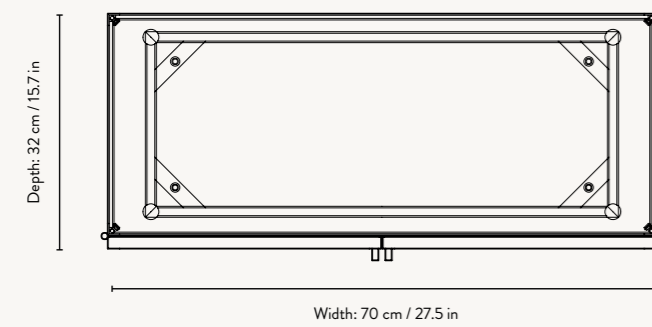

TOP VIEW

Haze

VITRINE

Opposites attract on this freestanding cabinet, crafted from sleek powder coated metal and textural wired glass. The glass doors close seamlessly and quietly thanks to magnets, and open to reveal two powder coated metal shelves. Use in the bathroom to stylishly store beauty essentials or as a modern focal point in your dining room to store dinnerware and more.

PRODUCT INFO

Product type: Vitrine for indoor use. For contract sales and contract use please contact us for further information

Item no: Black: 3252
Cashmere: 100569693

Country of origin: Europe

Dimensions: Height: 155 cm / 61 in
Width: 70 cm / 27.5 in
Depth: 32 cm / 12.6 in

Weight: 55 kg Black / 44 kg Cashmere

Design: In collaboration with Says Who

Info: Two metal shelves included. Registered design

Construction: Black: Wired glass and powder coated metal
Cashmere: Reeded glass and powder coated metal

Assembly: Top and bottom part to be assembled. Manual included

Safety: This is a freestanding vitrine, but by using the included safety wall mounting the vitrine can be firmly installed into the wall

Care instructions: Clean with a damp cloth tightly wrung out in clean water. Then polish with a soft, dry cloth