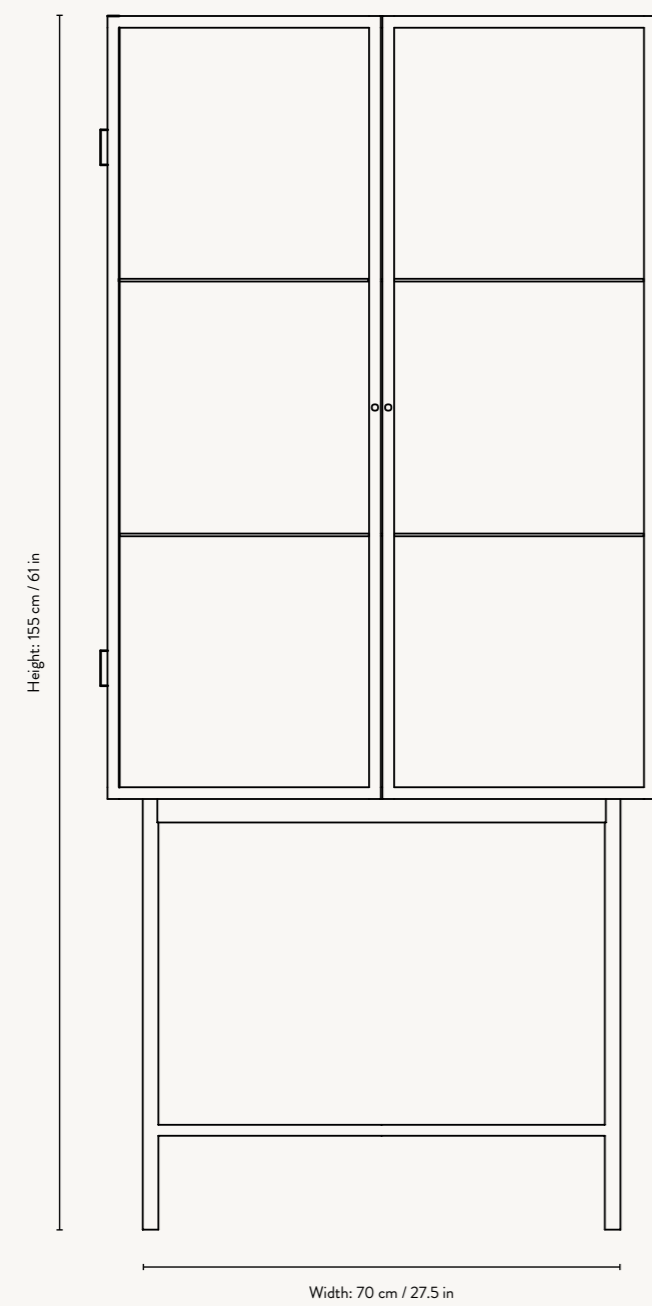

HAZE COLLECTION

PRODUCT INFO

ferm
LIVING

FRONT VIEW

SIDE VIEW

TOP VIEW

Haze

VITRINE

PRODUCT INFO

Product type: Vitrine for indoor use. For contract sales and contract use please contact us for further information

Item no: Black: 3252
Cashmere: 100569693

Country of origin: Europe

Dimensions: Height: 155 cm / 61 in
Width: 70 cm / 27.5 in
Depth: 32 cm / 12.6 in

Weight: 55 kg Black / 44 kg Cashmere

Design: In collaboration with Says Who

Info: Two metal shelves included. Registered design

Construction: Black: Wired glass and powder coated metal
Cashmere: Reeded glass and powder coated metal

PRODUCT INFO

Product type: Vitrine for indoor use. For contract sales and contract use please contact us for further information

Item no: Black: 110058101
Cashmere: 110059693

Country of origin: Europe

Dimensions: Height: 90 cm / 35.4 in
Width: 110 cm / 43.3 in
Depth: 40 cm / 15.7 in