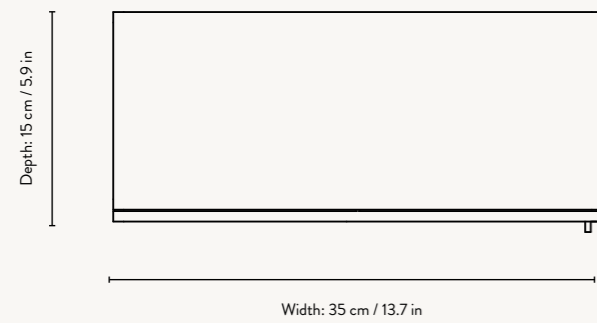

TOP VIEW

Haze WALL CABINET

PRODUCT INFO

Product type:	Wall cabinet for indoor use. For contract sales and contract use please contact us for further information
Item no:	Black: 3251 Cashmere: 100750693
Country of origin:	China
Dimensions:	Height: 60 cm / 23.6 in Width: 35 cm / 13.7 in Depth: 15 cm / 5.9 in
Weight:	11.5 kg

Profiling the same industrial aesthetic as our standalone Haze Vitrine, the Haze Wall Cabinet is, as its name suggests, a practical wall-mounted cabinet for storing smaller items. Crafted in powder-coated steel, it's the ideal solution for storing glasses in the kitchen or beauty essentials in the bathroom. It also works equally well in a hallway filled with everyday objects such as keys and sunglasses.

Design:	In collaboration with Says Who
Info:	Two metal shelves included. It can be hung in either of both directions so the door can open in either of both ways. Brackets and screws for wall mounting included. Registered design.
Construction:	Black: Wired glass and powder coated metal Cashmere: Reeded glass and powder coated metal
Assembly:	Top and bottom part to be assembled. Manual included
Care instructions:	Clean with a damp cloth tightly wrung out in clean water. Then polish with a soft, dry cloth