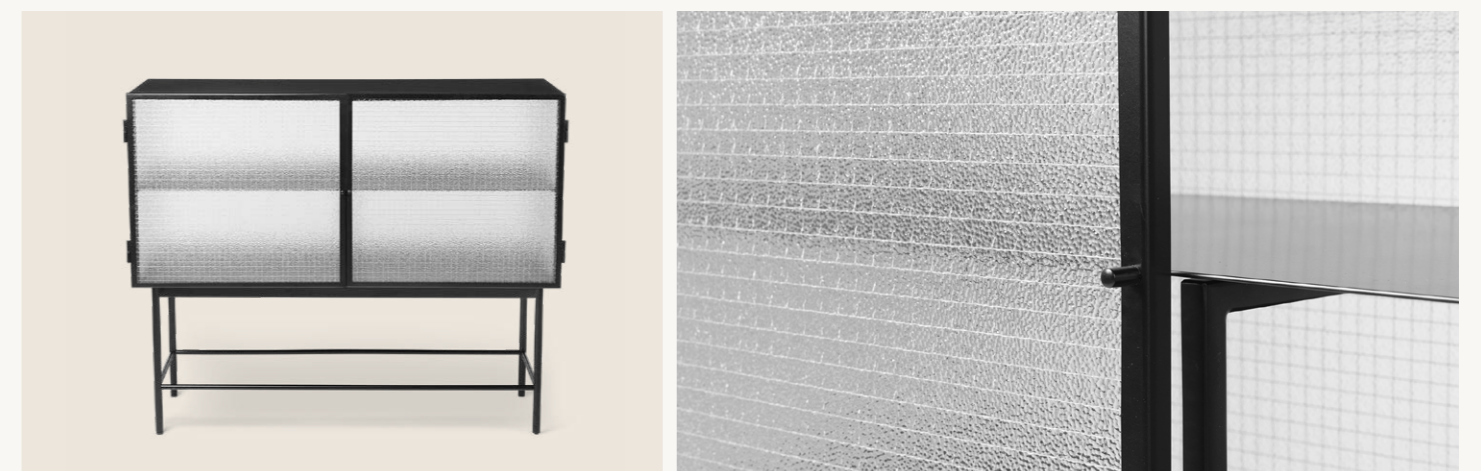

Haze SIDE BOARD

Perfect for concealing clutter in a busy hallway or as an elegant storage solution for a home office, bathroom or dining room, the sleek metal frame of our Haze Sideboard is coated with an elegant cashmere or a black. Reeded or wired glass walls and doors continue the sophisticated expression, blurring the cupboard's contents from prying eyes.

PRODUCT INFO

Product type: Vitrine for indoor use. For contract sales and contract use please contact us for further information

Item no: Black: 110058101
Cashmere: 110059693

Country of origin: Europe

Dimensions: Height: 90 cm / 35.4 in
Width: 110 cm / 43.3 in
Depth: 40 cm / 15.7 in

Weight: 54 kg Black / 48 kg Cashmere

Design: In collaboration with Says Who

Info: One metal shelf included. Registered design

Construction: Black: Wired glass and powder coated metal
Cashmere: Reeded glass and powder coated metal

Assembly: Top and bottom part to be assembled. Manual included

Safety: This is a freestanding sideboard, but by using the included safety wall mounting the sideboard can be firmly installed into the wall

Care instructions: Clean with a damp cloth tightly wrung out in clean water. Then polish with a soft, dry cloth

TOP VIEW