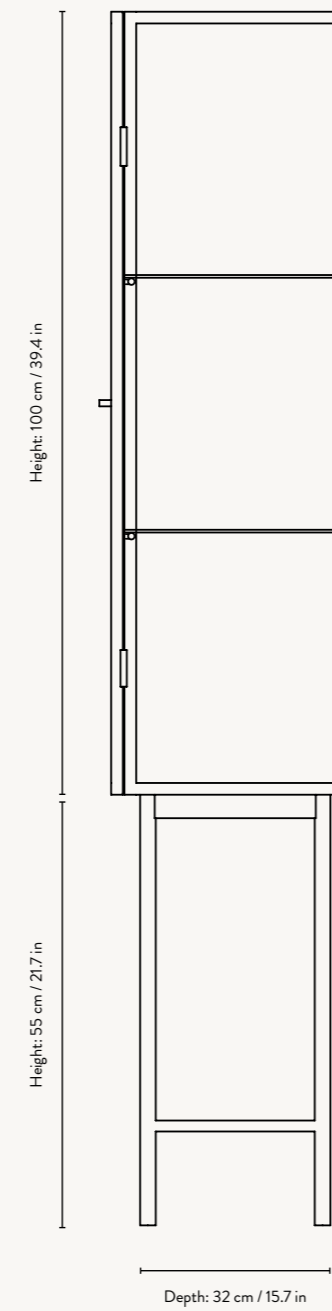

SIDE VIEW

Haze

VITRINE

Opposites attract on this freestanding cabinet, crafted from sleek powder coated metal and textural wired glass. The glass doors close seamlessly and quietly thanks to magnets, and open to reveal two powder coated metal shelves. Use in the bathroom to stylishly store beauty essentials or as a modern focal point in your dining room to store dinnerware and more.

PRODUCT INFO

Product type: Vitrine for indoor use. For contract sales and contract use please contact us for further information

Item no: Black: 3252
Cashmere: 100569693

Country of origin: Europe

Dimensions: Height: 155 cm / 61 in
Width: 70 cm / 27.5 in
Depth: 32 cm / 12.6 in

Weight: 55 kg Black / 44 kg Cashmere

Design: In collaboration with Says Who

Info: Two metal shelves included. Registered design

Construction: Black: Wired glass and powder coated metal
Cashmere: Reeded glass and powder coated metal

Assembly: Top and bottom part to be assembled. Manual included

Safety: This is a freestanding vitrine, but by using the included safety wall mounting the vitrine can be firmly installed into the wall

Care instructions: Clean with a damp cloth tightly wrung out in clean water. Then polish with a soft, dry cloth