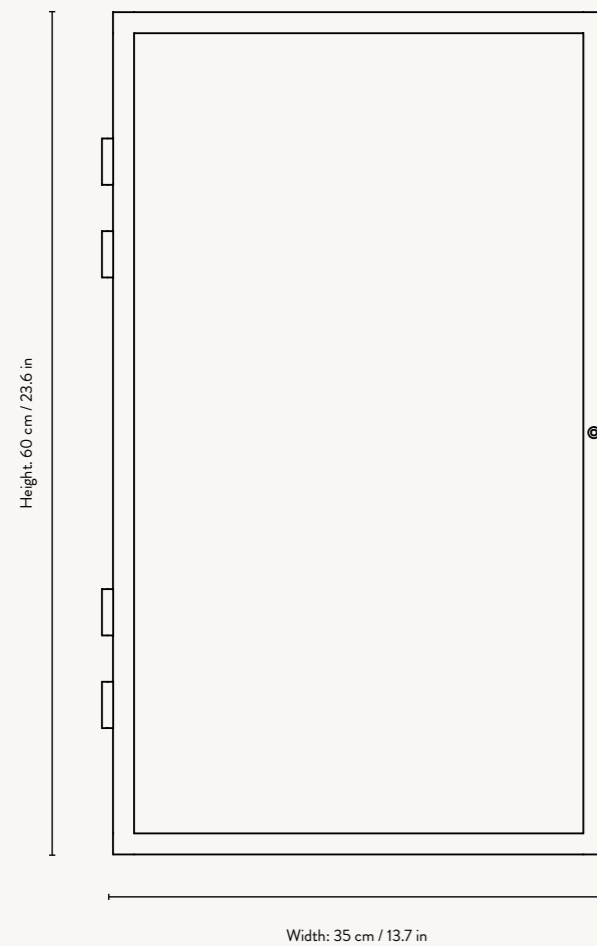

FRONT VIEW

Haze WALL CABINET

PRODUCT INFO

Product type:	Wall cabinet for indoor use. For contract sales and contract use please contact us for further information
Item no:	Black: 3251 Cashmere: 100750693
Country of origin:	China
Dimensions:	Height: 60 cm / 23.6 in Width: 35 cm / 13.7 in Depth: 15 cm / 5.9 in
Weight:	11.5 kg

Profiling the same industrial aesthetic as our standalone Haze Vitrine, the Haze Wall Cabinet is, as its name suggests, a practical wall-mounted cabinet for storing smaller items. Crafted in powder-coated steel, it's the ideal solution for storing glasses in the kitchen or beauty essentials in the bathroom. It also works equally well in a hallway filled with everyday objects such as keys and sunglasses.

Design:	In collaboration with Says Who
Info:	Two metal shelves included. It can be hung in either of both directions so the door can open in either of both ways. Brackets and screws for wall mounting included. Registered design.
Construction:	Black: Wired glass and powder coated metal Cashmere: Reeded glass and powder coated metal
Assembly:	Top and bottom part to be assembled. Manual included
Care instructions:	Clean with a damp cloth tightly wrung out in clean water. Then polish with a soft, dry cloth