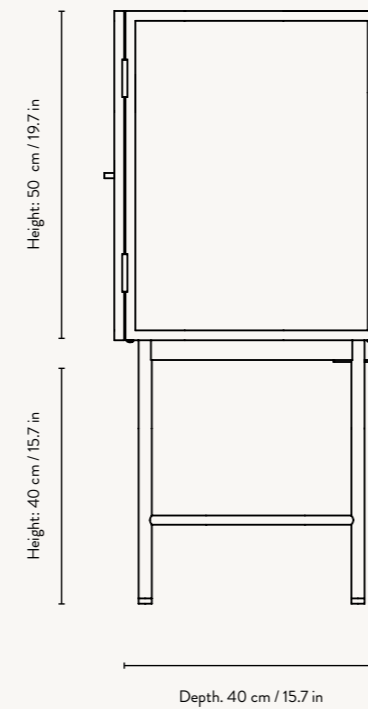

Haze SIDE BOARD

Perfect for concealing clutter in a busy hallway or as an elegant storage solution for a home office, bathroom or dining room, the sleek metal frame of our Haze Sideboard is coated with an elegant cashmere or a black. Reeded or wired glass walls and doors continue the sophisticated expression, blurring the cupboard's contents from prying eyes.

PRODUCT INFO

Product type: Vitrine for indoor use. For contract sales and contract use please contact us for further information

Item no: Black: 110058101
Cashmere: 110059693

Country of origin: Europe

Dimensions: Height: 90 cm / 35.4 in
Width: 110 cm / 43.3 in
Depth: 40 cm / 15.7 in

Weight: 54 kg Black / 48 kg Cashmere

Design: In collaboration with Says Who

Info: One metal shelf included. Registered design

Construction: Black: Wired glass and powder coated metal
Cashmere: Reeded glass and powder coated metal

Assembly: Top and bottom part to be assembled. Manual included

Safety: This is a freestanding sideboard, but by using the included safety wall mounting the sideboard can be firmly installed into the wall

Care instructions: Clean with a damp cloth tightly wrung out in clean water. Then polish with a soft, dry cloth

SIDE VIEW