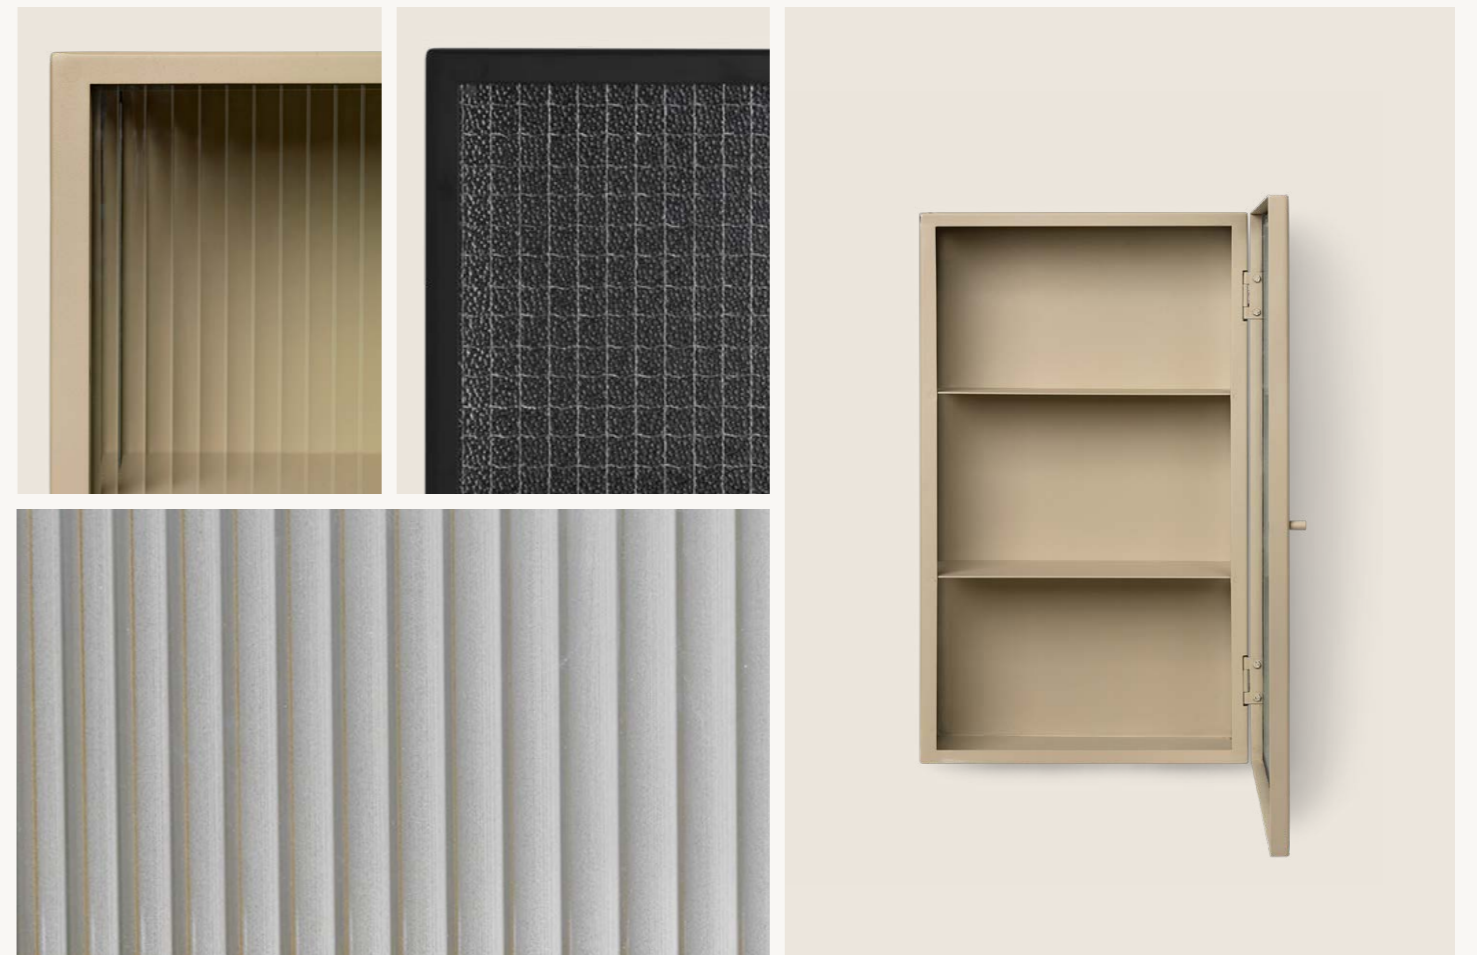

Haze WALL CABINET

PRODUCT INFO

Product type:	Wall cabinet for indoor use. For contract sales and contract use please contact us for further information
Item no:	Black: 3251 Cashmere: 100750693
Country of origin:	China
Dimensions:	Height: 60 cm / 23.6 in Width: 35 cm / 13.7 in Depth: 15 cm / 5.9 in
Weight:	11.5 kg

Profiling the same industrial aesthetic as our standalone Haze Vitrine, the Haze Wall Cabinet is, as its name suggests, a practical wall-mounted cabinet for storing smaller items. Crafted in powder-coated steel, it's the ideal solution for storing glasses in the kitchen or beauty essentials in the bathroom. It also works equally well in a hallway filled with everyday objects such as keys and sunglasses.

Design:	In collaboration with Says Who
Info:	Two metal shelves included. It can be hung in either of both directions so the door can open in either of both ways. Brackets and screws for wall mounting included. Registered design.
Construction:	Black: Wired glass and powder coated metal Cashmere: Reeded glass and powder coated metal
Assembly:	Top and bottom part to be assembled. Manual included
Care instructions:	Clean with a damp cloth tightly wrung out in clean water. Then polish with a soft, dry cloth