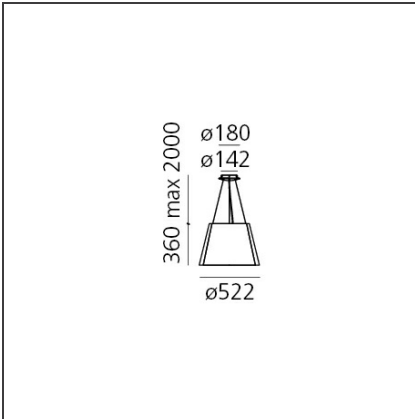

Tolomeo Paralume Outdoor Suspension

IP65 

DESIGN BY

Michele De Lucchi, Giancarlo Fassina

DESCRIPTION

“The Tolomeo family is expanded to include a new outdoor product. The light source is enclosed in a diffusing cap fitted inside a transparent IP65 plastic unit that recalls old lampposts, in use when light was produced from oil. The structural elements of Tolomeo were strengthened and consolidated to resist to the increased stress. The family is also enriched with a shade to adapt the lamp for use on terraces or in domestic outdoor locations.” Michele De Lucchi Once again Tolomeo is a testimonial of the uniqueness of Artemide: its design competence, technology, and care for man and the planet are simply conveyed through a product that, after 30 years, can still illuminate the future with the same impact. The iconic lamp comes in the floor, suspension, and hook version, with materials and finishes ideal for outdoor use. The family is now a more comprehensive system, capable to address indoor and outdoor, public and private needs. Tolomeo Mega Outdoor is produced in the larger size (diffuser diameter: 50 cm) to adjust to the perceptive proportions of broader and open spaces. The diffuser is coated with the Thuia fabric by Paola Lenti, a durable and washable plastic material that looks like natural jute. However, Tolomeo Mega Outdoor is designed for use without a diffuser, with the exposed opal glass diffusing unit covering the source and ensuring IP protection: in this version it looks like a traditional lamppost.

TECHNICAL DRAWINGS

FEATURES

Article Code:	T076000	Material:	Aluminum, steel
Installation:	Floor, Suspension	Series:	Outdoor
Environment:	Outdoor	Emission:	Direct

DIMENSIONS

Max Height from ceiling: cm 200