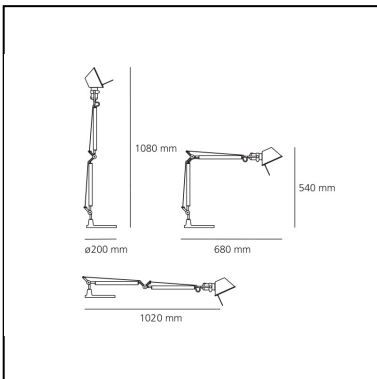

Tolomeo Mini Table - Black - Body Lamp

Michele De Lucchi
Giancarlo Fassina

IP20   EAC 

LUMINAIRE

- Watt: **10,5W**
- Voltage: **220V-240V**
- Delivered lumens output: **615lm**
- Efficiency: **58%**
- Efficacy: **61.49lm/W**
- CRI: **80**

Notes

Interchangeable support: table base, clamp, desk fixed support and twin support that allows two independent lamp units to be fitted. Possibility to mount LED source on E27 Socket. Complete lamp consists of body lamp + accessories

DIMENSIONS

- Length: **cm 68**
- Height: **cm 54**
- Base Diameter: **cm 20**
- Max Extension Height: **cm 108**
- Max Extension Length: **cm 102**
- Impact Resistance: **N/D**
- Glow Wire Test: **N/D°**