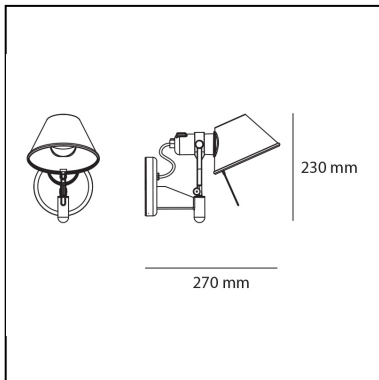

LUMINAIRE

- Watt: **10W**
- Voltage: **220V-240V**
- Delivered lumens output: **632lm**
- CCT: **3000K**
- Efficiency: **70%**
- Efficacy: **63.18lm/W**
- CRI: **90**
- Dimmer Typology: **Microswitch Dimmer**

Notes

LED - with switch dimmer.

DESCRIPTION

Wall support in polished aluminium; diffuser in matt anodised aluminium.

PRODUCT CODE: A044750

FEATURES

- Article Code: **A044750**
- Colour: **Aluminium**
- Installation: **Wall**
- Material: **Aluminium**
- Series: **Design Collection**
- design by: **Michele De Lucchi, Giancarlo Fassina**

DIMENSIONS

- Height: **cm 23**
- Depth: **cm 25**
- Glow Wire Test: **750°**

SOURCES INCLUDED

- Category: **Led**
- Number: **1**
- Watt: **10W**
- Color temperature (K): **3000K**
- CRI: **90**