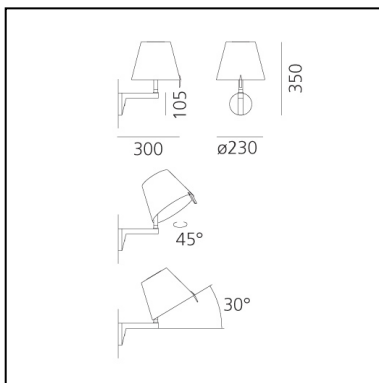

SOURCES NOT INCLUDED

- Category: **LED RETROFIT**
- Number: **1**
- Watt: **6W**
- Socket: **E14**

IP20 Dimmerable:

LUMINAIRE

- Watt: **5W**
- Voltage: **220V-240V**
- Delivered lumens output: **349lm**
- Efficiency: **74%**
- Efficacy: **69.81lm/W**
- CRI: **80**

Notes

Adjustable diffuser into two different positions. With on-off switch on body Imp.