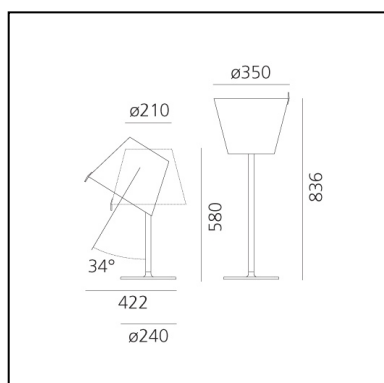

Melampo Table - Bronze Ecrù

Adrien Gardère

IP20      

LUMINAIRE

- Watt: **34W**
- Voltage: **220V-240V**
- Delivered lumens output: **2279lm**
- Efficiency: **58%**
- Efficacy: **67.03lm/W**
- CRI: **80**

Notes

Adjustable diffuser into three different positions.

DESCRIPTION

Base in painted zamac; painted aluminium stem; diffuser in silk satin fabric on a plastic frame.

PRODUCT CODE: 0315020A

FEATURES

- Article Code: **0315020A**
- Colour: **Ecrù**
- Installation: **Table**
- Material: **Aluminium, zamak, silk satin fabric and technopolymer**
- Series: **Design Collection**
- Environment: **Indoor**
- Area contract: **Hospitality, Residential**
- Emission: **Diffused And Direct, indirect**
- design by: **Adrien Gardère**

DIMENSIONS

- Height: **cm 58**
- Diameter: **cm 35**
- Base Diameter: **cm 24**
- Max Extension Height: **cm 83.6**
- Impact Resistance: **N/D**
- Glow Wire Test: **650°**

SOURCES NOT INCLUDED

- Category: **LED RETROFIT**
- Number: **2**
- Watt: **17W**
- Socket: **E27**