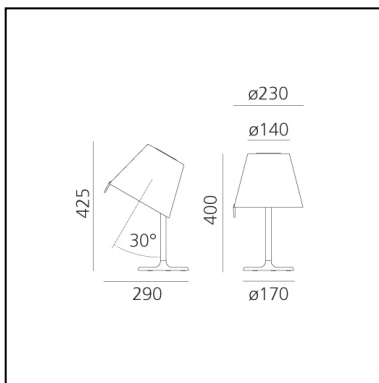

Melampo Night - Grey

Adrien Gardère

IP20      

LUMINAIRE

- Watt: **5W**
- Voltage: **220V-240V**
- Delivered lumens output: **349lm**
- Efficiency: **74%**
- Efficacy: **69.81lm/W**
- CRI: **80**

Notes

Adjustable diffuser into two positions.

DESCRIPTION

Base in painted zamac; painted aluminium stem; diffuser in silk satin fabric on a plastic frame.

PRODUCT CODE: 0710010A

FEATURES

- Article Code: **0710010A**
- Colour: **Grey**
- Installation: **Table**
- Material: **Aluminium, zamak, silk satin fabric and technopolymer**
- Series: **Design Collection**
- Environment: **Indoor**
- Area contract: **Hospitality, Residential**
- Emission: **Diffused And Direct, indirect**
- design by: **Adrien Gardère**

DIMENSIONS

- Height: **cm 40**
- Diameter: **cm 23**
- Base Diameter: **cm 17**
- Max Extension Height: **cm 42.5**
- Inclination: **cm 30**
- Impact Resistance: **N/D**
- Glow Wire Test: **650°**

SOURCES NOT INCLUDED

- Category: **LED RETROFIT**
- Number: **1**
- Watt: **6W**
- Socket: **E14**