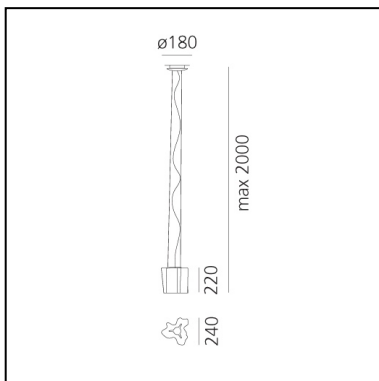

Logico Mini Suspension - Silk Diffuser

Michele De Lucchi
Gerhard Reichert

PRODUCT CODE: 0696020A

FEATURES

- Article Code: **0696020A**
- Colour: **Silk**
- Installation: **Suspension**
- Material: **Blown glass, aluminium**
- Series: **Design Collection**
- Environment: **Indoor**
- Area contract: **Hospitality, Office**
- Emission: **Diffused And Direct**
- design by: **Michele De Lucchi, Gerhard Reichert**

DIMENSIONS

- Width: **cm 24**
- Height: **cm 22**
- Base Diameter: **cm 18**
- Max Height from ceiling: **cm 200**

SOURCES NOT INCLUDED

- Category: **LED RETROFIT**
- Number: **1**
- Watt: **10W**
- Delivered lumens output: **1055lm**
- Socket: **E27**

IP20     Dimmerable: 

LUMINAIRE

- Watt: **10,5W**
- Voltage: **220V-240V**
- Delivered lumens output: **969lm**
- Efficiency: **92%**
- Efficacy: **96.87lm/W**
- CRI: **80**

Notes

Available in four sizes and in four configurations: single, on line, 3x120° and 4x90°. Its modular shape lends itself to the creation and realisation of customized compositions, supplied as special project. Logico nano track is available with track adapter.