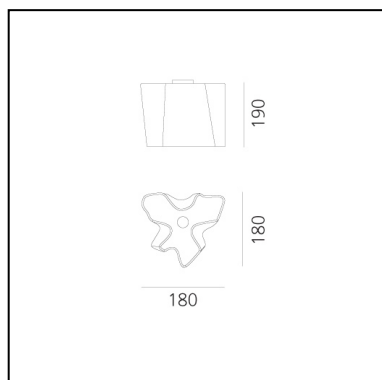

Logico Micro Ceiling - Silk Diffuser

Michele De Lucchi
Gerhard Reichert

PRODUCT CODE: 0644020A

FEATURES

- Article Code: **0644020A**
- Colour: **Silk**
- Installation: **Ceiling**
- Material: **Blown glass, aluminium**
- Series: **Design Collection**
- Environment: **Indoor**
- Area contract: **Hospitality, Office**
- Emission: **Diffused And Direct**
- design by: **Michele De Lucchi, Gerhard Reichert**

DIMENSIONS

- Length: **cm 18**
- Width: **cm 18**
- Height: **cm 19**

SOURCES NOT INCLUDED

- Category: **LED RETROFIT**
- Number: **1**
- Watt: **5W**
- Socket: **E14**

IP20     Dimmerable: 

LUMINAIRE

- Watt: **5W**
- Voltage: **220V-240V**
- Delivered lumens output: **421lm**
- Efficiency: **90%**
- Efficacy: **84.13lm/W**
- CRI: **80**