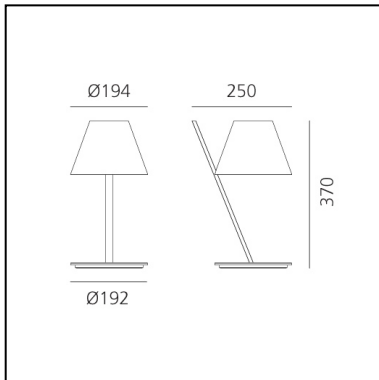

La Petite - White

Quaglio Simonelli

IP20  

LUMINAIRE

- Watt: **5W**
- Delivered lumens output: **307lm**
- Efficiency: **65%**
- Efficacy: **61.38lm/W**
- CRI: **80**

DESCRIPTION

An archetypal lampshade balanced on a tilted stem. Simple elements, exquisitely combined into an amazing geometric composition, recall basic forms matched with different materials for technological reasons. Despite its plain and simple look, this lamp clearly conveys the skills of Artemide. The lampshade is a lightweight plastic volume closed by two diffusers that produce a pleasant soft direct and indirect light. The joint connects the lampshade with the aluminium stem on a minimal support. These simple elements are combined into a plain and elegant object, where the tilted stem is counterbalanced by the lampshade's volume.

PRODUCT CODE: 1751020A

FEATURES

- Article Code: **1751020A**
- Colour: **White**
- Installation: **Table**
- Series: **Design Collection**
- Environment: **Indoor**
- design by: **Quaglio Simonelli**

DIMENSIONS

- Length: **cm 25**
- Width: **cm 19.4**
- Height: **cm 37**
- Base Diameter: **cm 19.2**
- Impact Resistance: **650**

SOURCES NOT INCLUDED

- Category: **LED RETROFIT**
- Number: **1**
- Socket: **E14**