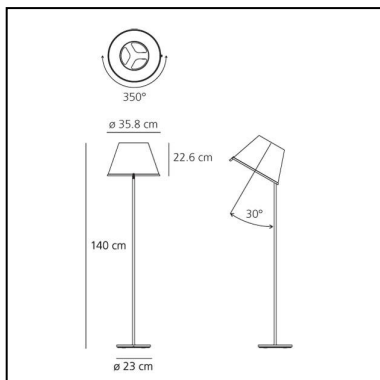

FEATURES

- Article Code: **1136020A**
- Colour: **Parchment/Gray anthracite**
- Installation: **Floor**
- Material: **Polycarbonate, parchment paper, steel, zamak**
- Series: **Design Collection**
- Environment: **Indoor**
- Area contract: **Hospitality**
- Emission: **Direct Spot**
- design by: **Matteo Thun & Partners**

LUMINAIRE

- Watt: **26W**
- Voltage: **220V-240V**
- Delivered lumens output: **2583lm**
- Efficiency: **85%**
- Efficacy: **99.33lm/W**
- CRI: **80**

DIMENSIONS

- Height: **cm 140**
- Diameter: **cm 35.8**
- Base Diameter: **cm 23**
- Glow Wire Test: **750°**

SOURCES NOT INCLUDED

- Category: **LED RETROFIT**
- Number: **2**
- Watt: **8W**
- Socket: **E27**