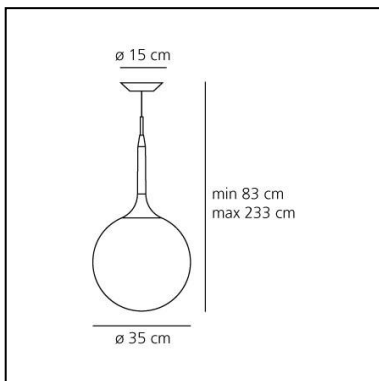

LUMINAIRE

- Watt: **21W**
- Voltage: **220V-240V**
- Delivered lumens output: **2077lm**
- Efficiency: **85%**
- Efficacy: **98.91lm/W**
- CRI: **80**

Notes

Adjustment of the luminous intensity only with dimmable bulbs.

DESCRIPTION

The spherical diffuser design is enhanced by a removable-fitting and tapering luminous stem, that makes a sweet transition from the strong diffuser light to the blind lamp structure area. Ceiling rose and stem in thermoplastic resin, blown glass diffuser.

PRODUCT CODE: 1052010A

FEATURES

- Article Code: **1052010A**
- Colour: **White**
- Installation: **Suspension**
- Material: **Blown glass, polycarbonate**
- Series: **Design Collection**
- Environment: **Indoor**
- Area contract: **Hospitality, Retail, Residential**
- Emission: **Diffused**
- design by: **Michele De Lucchi, Huub Ubbens**

DIMENSIONS

- Height: **cm 83**
- Diameter: **cm 35**
- Base Diameter: **cm 15**
- Max Height from ceiling: **cm 233**
- Glow Wire Test: **750°**

SOURCES NOT INCLUDED

- Category: **LED RETROFIT**
- Number: **1**
- Socket: **E27**