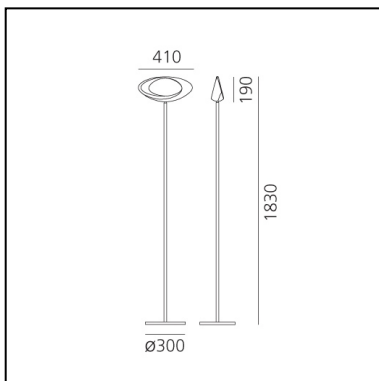

Cabildo Floor LED 2700K

Eric Solè

IP20     

LUMINAIRE

- Watt: **44W**
- Voltage: **220-240V**
- Delivered lumens output: **2641lm**
- CCT: **2700K**
- Efficiency: **73%**
- Efficacy: **60.01lm/W**
- CRI: **95**
- Dimmer Typology: **Touch Dimmer**

Notes

Lamp included. With dimmer.

DESCRIPTION

Steel base and stem; body lamp in painted die-cast aluminium. The indirect light shapes the body lamp, bringing out its winding form and giving it the astonishing appearance of a ring of light.

PRODUCT CODE: 1180W10A

FEATURES

- Article Code: **1180W10A**
- Colour: **White**
- Installation: **Floor**
- Material: **Aluminium, steel**
- Series: **Design Collection**
- Environment: **Indoor**
- Area contract: **Residential**
- Emission: **Indirect Diffused**
- design by: **Eric Solè**

DIMENSIONS

- Width: **cm 41**
- Height: **cm 183**
- Base Diameter: **cm 30**
- Glow Wire Test: **650°**

SOURCES INCLUDED

- Category: **Led**
- Number: **1**
- Watt: **44W**
- Color temperature (K): **2700K**
- CRI: **90**
- Color Tolerance: **MacAdam 2SDCM**