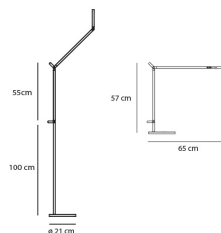

PRODUCT DATA SHEET

Demetra Floor grey

DESIGN BY :
NaotoFukasawa

MATERIALS :
DESCRIPTION :

Light emission

TECHNICAL DATA SHEET

FEATURES

Product name: Demetra Floor grey
Article Code: 1734010A
Colour: Antracite
Series: Design

DIMENSIONS

Cutout shape:

LAMPS INCLUDED

Category: LED
Watt: 9.5
Typology: 1
Color temperature (K): 3000K
Class: A

DIMENSIONS

LAMP

LUMINAIR

Watt: 9,5 W