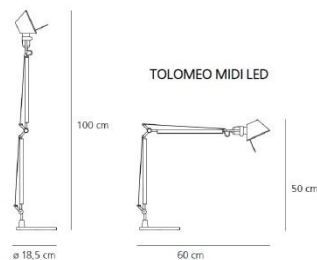

#### DESCRIPTION :

Table lamp, extension of the range of the Tolomeoseries. Maintaining the reduced dimensions of the diffuser of the Tolomeomicro, it increases the power to 9W and extends the dimensions of the structure and arms enabling it to be used on work tables and desks.

#### DIMENSIONS

Length:	cm 60
Height:	cm 50
Max Extension Height:	cm 100
Max Extension Length:	cm 96
Cutout shape:	

#### DIMENSIONS