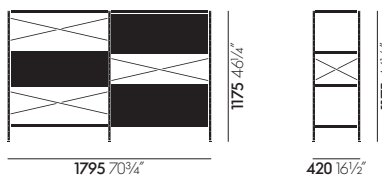

## AFMETINGEN

**vitra.**

ESU Bookcase

ESU Shelf, 1 HE

ESU Shelf, 2 HE

ESU Shelf, 3 HE

ESU Shelf, 4 HE

## Oppervlakken en kleuren

ESU Shelf, 1 HE  
ESU Shelf, 2 HE

ESU Bookcase  
ESU Shelf, 3 HE  
ESU Shelf, 4 HE