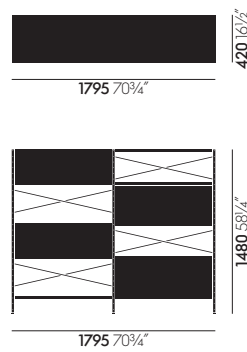

## AFMETINGEN

**vitra.**

ESU Bookcase

ESU Shelf, 1 HE

ESU Shelf, 2 HE

ESU Shelf, 3 HE

ESU Shelf, 4 HE

## Oppervlakken en kleuren

ESU Shelf, 1 HE  
ESU Shelf, 2 HE

ESU Bookcase  
ESU Shelf, 3 HE  
ESU Shelf, 4 HE