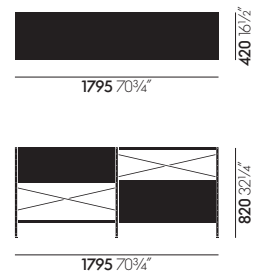

## AFMETINGEN

**vitra.**

ESU Bookcase

ESU Shelf, 1 HE

ESU Shelf, 2 HE

ESU Shelf, 3 HE

ESU Shelf, 4 HE

## Oppervlakken en kleuren

ESU Shelf, 1 HE  
ESU Shelf, 2 HE

ESU Bookcase  
ESU Shelf, 3 HE  
ESU Shelf, 4 HE